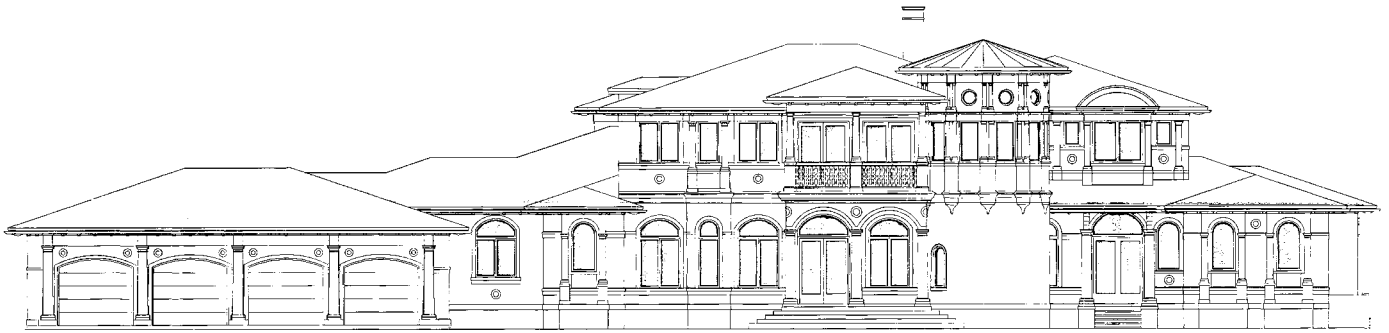

ANGELO RESIDENCE

Project Portfolio

Project ID 21235

Helping you create Architectural Style for your home

ANGELO PROJECT PORTFOLIO

ANGELO PROJECT PORTFOLIO

Front Elevation

Window Surround

Art Panel Detail

Side View Elevation

Window Surround

Breaking Down The Project

Showing how the pieces fit together to make the style

ANGELO RESIDENCE

Proj ID 21235

A

Cross Section

**Turret
w/Custom Art Panels**