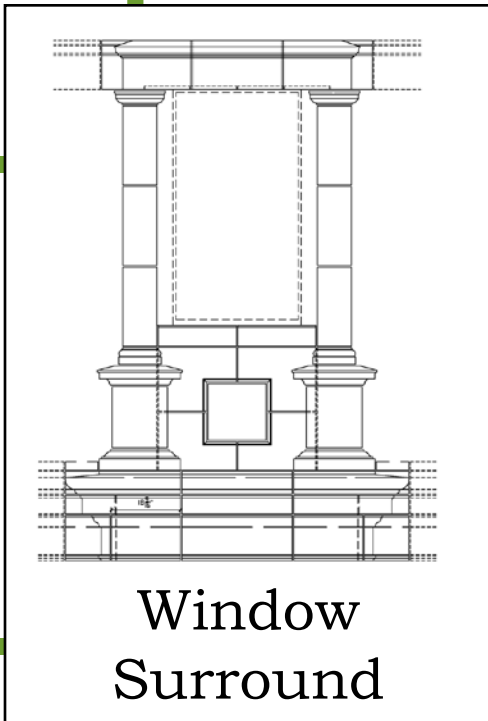

ANGELO RESIDENCE

Project Portfolio

Project ID 21235

Helping you create Architectural Style for your home

ANGELO PROJECT PORTFOLIO

ANGELO PROJECT PORTFOLIO

Front Elevation

Window Surround

Art Panel Detail

Side View Elevation

Window Surround

Breaking Down The Project

Showing how the pieces fit together to make the style

ANGELO RESIDENCE

Proj ID 21235

A