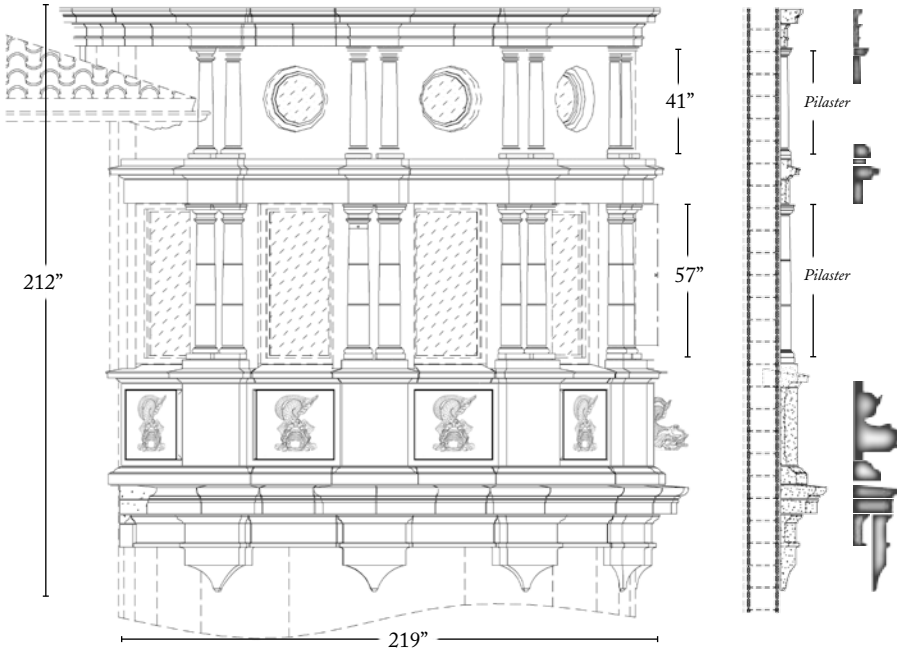

ANGELO RESIDENCE

Project Portfolio

Project ID 21235

Helping you create Architectural Style for your home

ANGELO PROJECT PORTFOLIO

ANGELO PROJECT PORTFOLIO

Front Elevation

Window Surround

Art Panel Detail

Side View Elevation

Window Surround

Breaking Down The Project

Showing how the pieces fit together to make the style

ANGELO RESIDENCE

Proj ID 21235

A