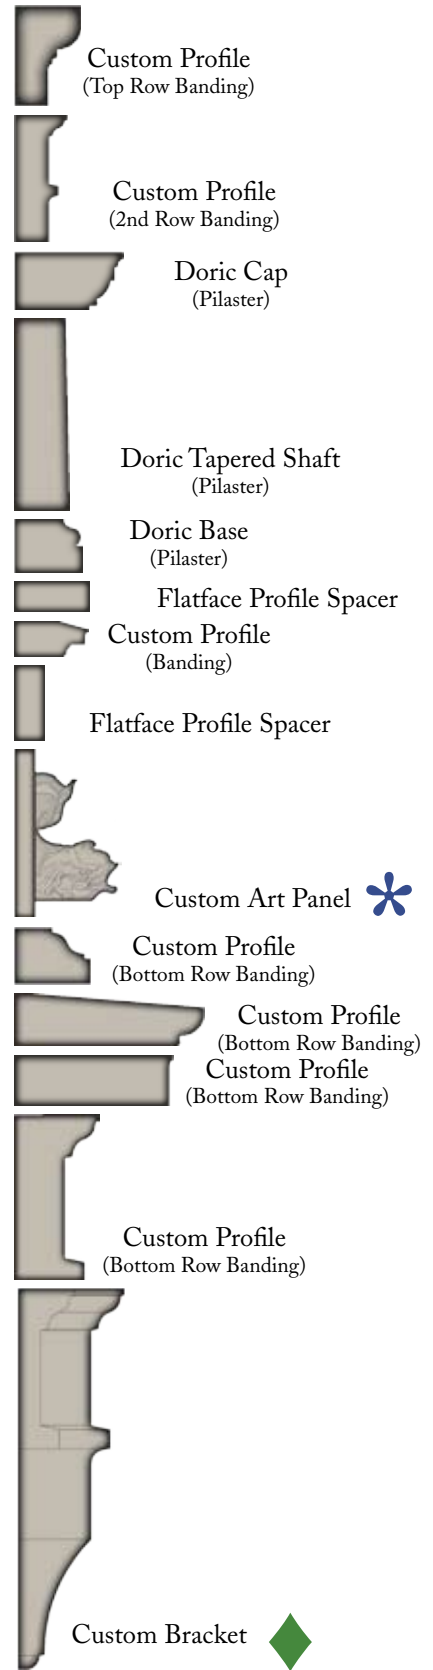

ANGELO RESIDENCE

Project Portfolio

Project ID 21235

Helping you create Architectural Style for your home

ANGELO PROJECT PORTFOLIO

ANGELO PROJECT PORTFOLIO

Front Elevation

Window Surround

Art Panel Detail

Side View Elevation

Window Surround

Breaking Down The Project

Showing how the pieces fit together to make the style

ANGELO RESIDENCE

Proj ID 21235

A

Cross Section

**Turret
w/Custom Art Panels**